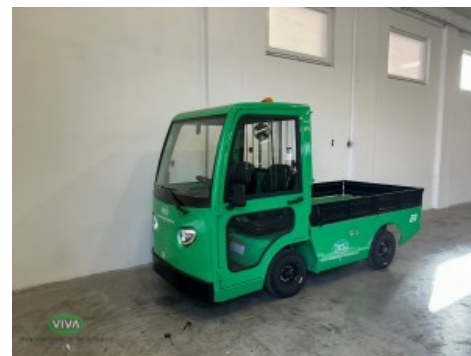

Contact VIVA - manipulační technika s.r.o., Petr Křivák, Pho. : +420 777 020 091

Email: prodej2@viva-manipulacni-technika.cz, Terezínská 86, 410 02 Lovosice